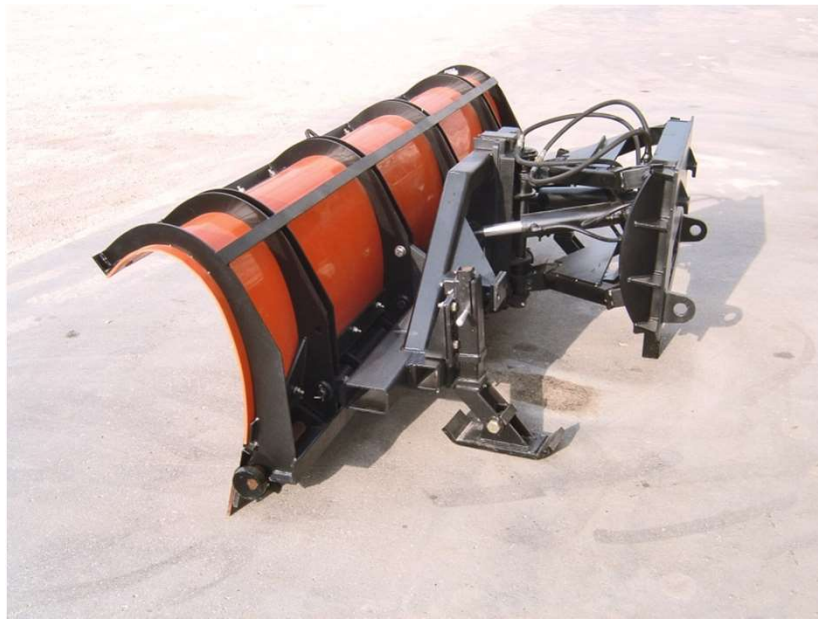

Parallel Lift Plow

North America's leading innovator of snow & ice control equipment!
www.vikingcives.com

J-Plow Trip Edge

- 10', 11', 12', & 14' long moldboards
- 27" or 39" high
- Single or three section trip edge
- 3/8" high molecular poly moldboard

MW Full Trip

- 10', 11', 12', & 14' long moldboards
- 36" & 41" high moldboards
- Dual compression arm full trip
- 3/16" steel moldboard
- 3/8" high molecular poly moldboard