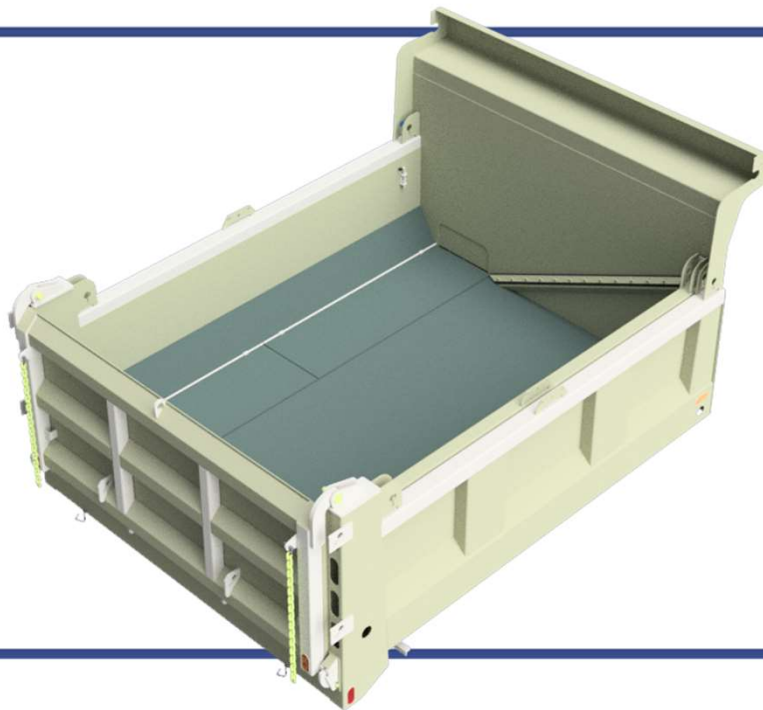

# Pro-Line Side Dump - PLSD

The North American  
Leader in innovative  
snow & Ice control  
equipment.

## Standard Features

1. **Corten Steel Body with HARDOX Floor** for maximum durability and wear resistance.
2. **Front Left Side Discharge**
3. **Hydraulic Tripping Floor**
4. **Double Acting Tailgate** for carrying large items.
5. **Air Tailgate Release** for easy material dumping.
6. **Body Prop Dump Hinge** for safety checks.
7. **Remote Grease Lines** for hassle-free regular maintenance.
8. **Front Left Inspection Ladder**
9. **Fold Down HARDOX conveyor covers.**
10. **Trunnion Mount Hoist Cylinder**
11. **Grease Ram Conveyor Tensioner**

## Options

- Corten, High Tensile, or Stainless Steel construction
- Side tilt indicator
- Barn door-style tailgate
- Coal doors
- Asphalt apron
- Tarp
- Cab shield

Model	Inside Length	Outside Length	Side Height	Tailgate Height	Capacity *w/sideboards	Approx . Weight	Hoist
PL1011SD	10'	11'	30"	39"	<b>6.4 yd3</b> 8.6 yd3	5500 lbs	20 ton
PL1112SD	11'	12'	30"	39"	<b>7.0 yd3</b> 9.5 yd3	5800 lbs	20 ton
PL1213SD	12'	13'	40"	55"	<b>10.4 yd3</b> 13.0 yd3	6800 lbs	30 ton
PL1314SD	13'	14'	40"	55"	<b>11.3yd3</b> 14.1 yd3	7050 lbs	30 ton
PL1415SD	14'	15'	40"	55"	<b>12.2 yd3</b> 15.2 yd3	7450 lbs	30 ton
PL1516SD	15'	16'	40"	55"	<b>12.4 yd3</b> 15.5 yd3	7950 lbs	40 ton