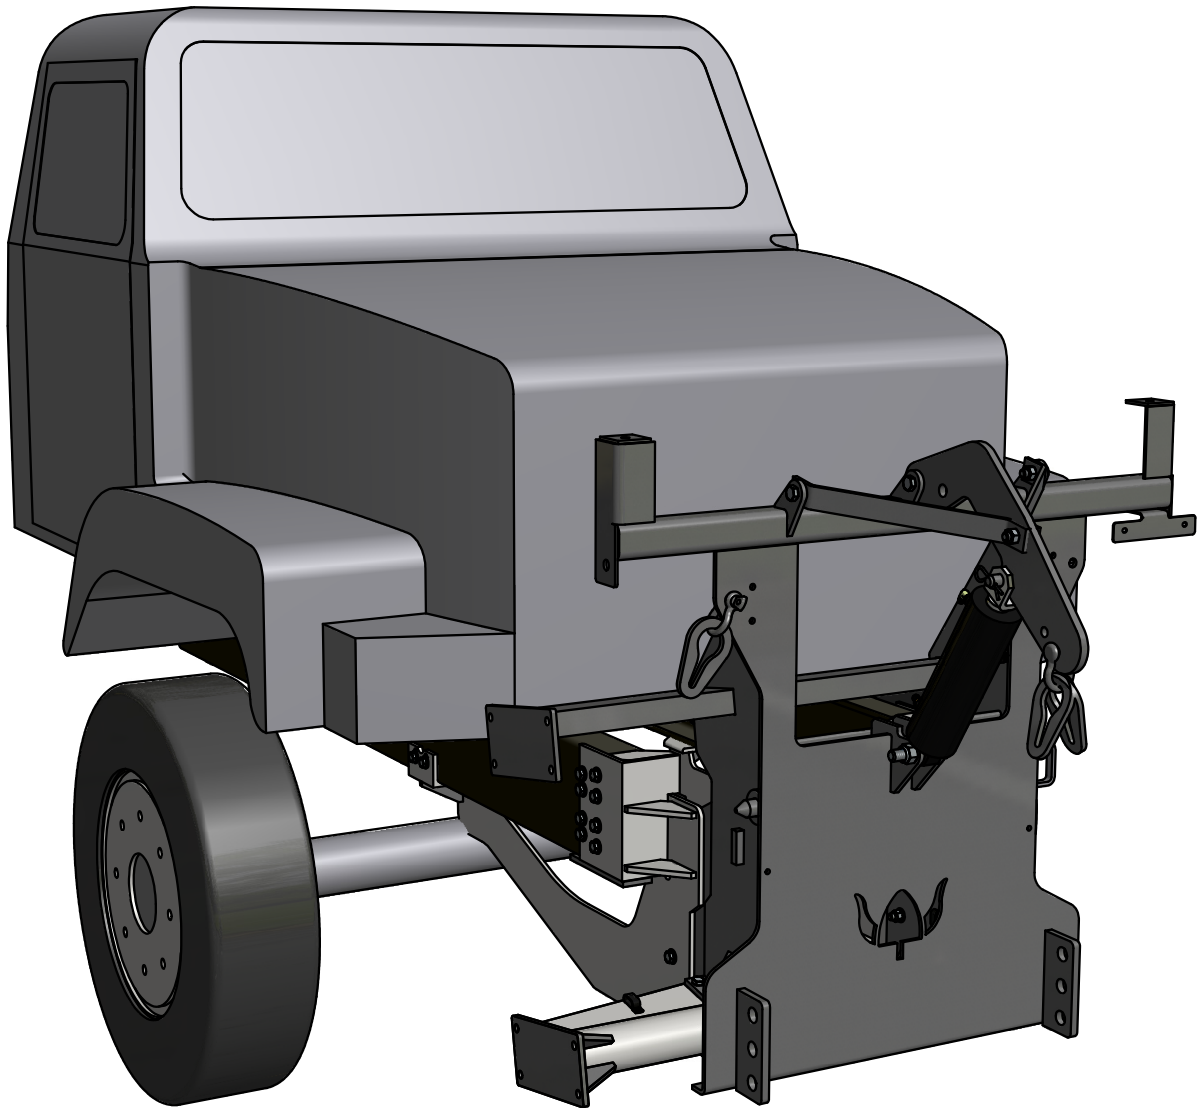

OWNER'S MANUAL

FRONT HITCH KIT POWER TILT (AIR FLOW)

EQUIPMENT MAY NOT BE EXACTLY AS SHOWN. SOME COMPONENTS MAY BE OPTIONAL.
TO MAINTAIN OUR ON-GOING PRODUCT DEVELOPMENT AND IMPROVEMENT PROGRAM, VIKING-CIVES LTD. RESERVES THE RIGHT TO CHANGE EQUIPMENT & SPECIFICATION WITHOUT NOTICE.

01900336

FRONT HITCH KIT POWER TILT (AIR FLOW)

ITEM ID	ITEM NO.	DESCRIPTION	QTY REQ
1	00101426	FRT HARNESS ASS'Y PWRTILT (AIR FLOW)	1
2	0540040	CYLINDER HYD DA 4 X 10 FRONT LIFT	1
3	00900003	PIN 1.000 DIA X 2.563 WELD'T	1
4	HW13L-0360	COTTER HAIRPIN 3/16 X 3 3/4 ZINC	1
5	0590028	ANCHOR SCREW PIN SHACKLE 5/8"	2
6	00401321	GRAB LINK	3
7	0630028	HYD ADAPTER 3/8 JIC 3/8 OR STRAIGHT	1
9	0630016	HYD ADAPTER 3/8 SAE 90 3/8 JIC	3
10	0630019	HOSE CLAMP 3/8 SINGLE HOSE INSULATED	4
11	0630020	HOSE CLAMP 3/8 DOUBLE HOSE INSULATED	5
12	HW40A-1640	BOLT HEX 1 X 5 UNC ZINC	1
13	HW36D-16	NUT HEX ELASTIC 1 UNC ZINC	1