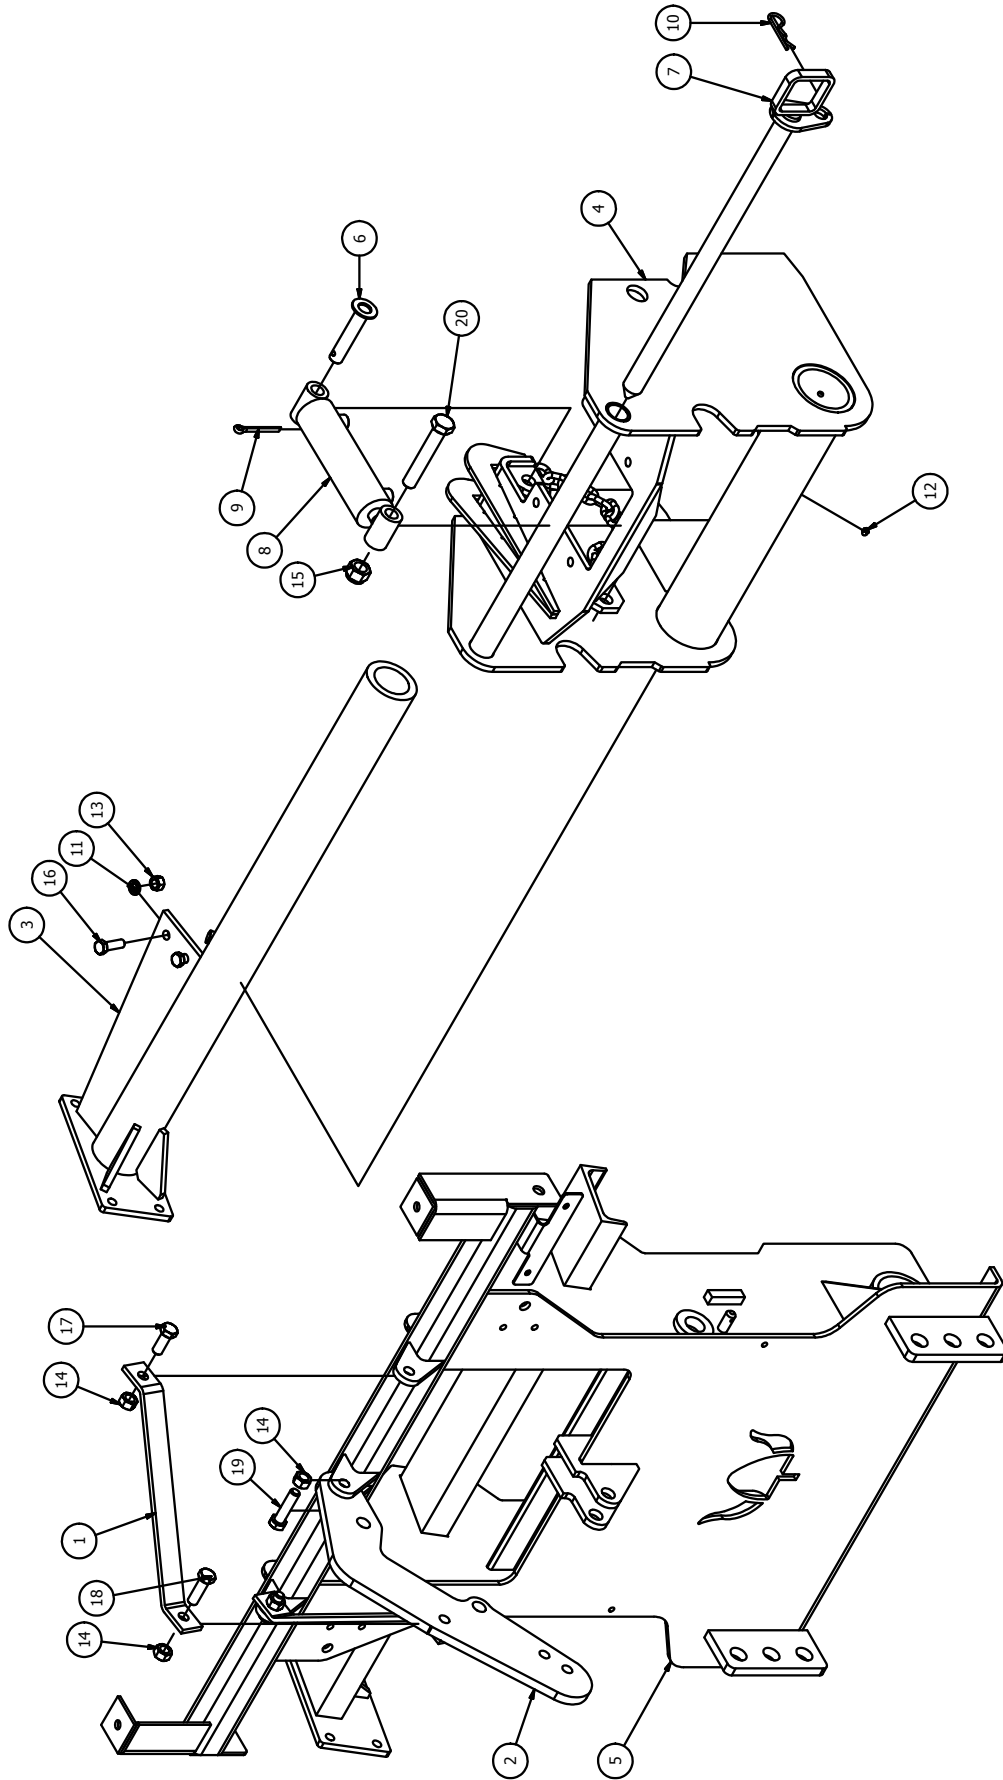

BOX 1120, NORPARK DRIVE, MOUNT FOREST, ONT. N0G 2L0 (519)323-4433 PH (519)323-4608 FX

EQUIPMENT MAY NOT BE EXACTLY AS SHOWN. SOME COMPONENTS MAY BE OPTIONAL.
TO MAINTAIN OUR ON-GOING PRODUCT AND DEVELOPMENT IMPROVEMENT PROGRAM, VIKING-CIVES LTD. RESERVES THE RIGHT TO CHANGE EQUIPMENT & SPECIFICATION WITHOUT NOTICE.