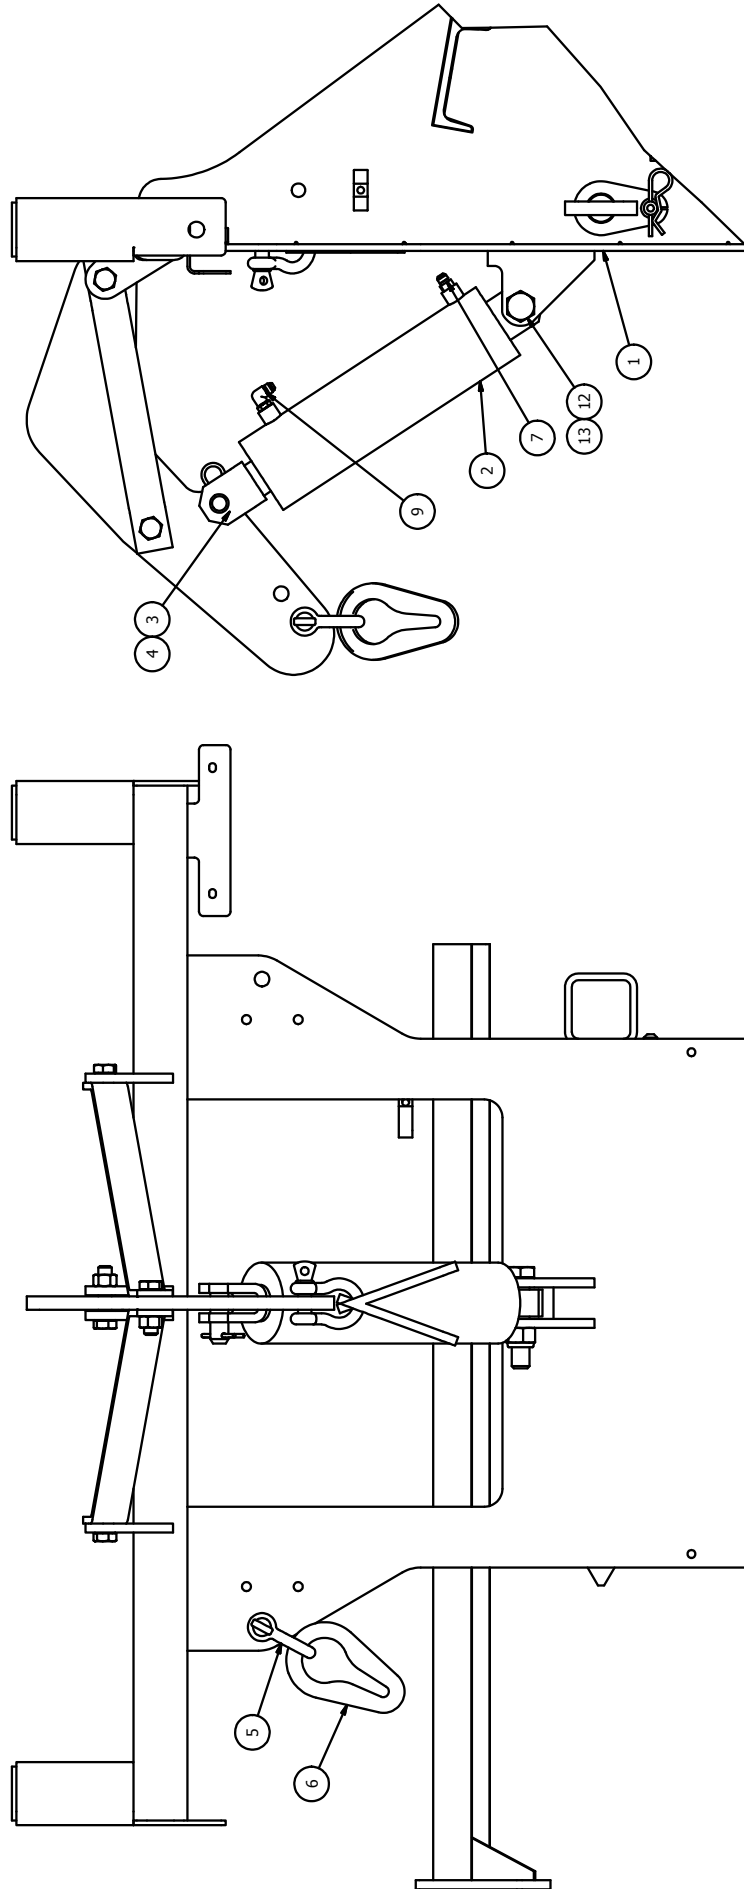

BOX 1120, NORPARK DRIVE, MOUNT FOREST, ONT. N0G 2L0 (519)323-4433 PH (519)323-4608 FX

EQUIPMENT MAY NOT BE EXACTLY AS SHOWN. SOME COMPONENTS MAY BE OPTIONAL.
TO MAINTAIN OUR ON-GOING PRODUCT AND DEVELOPMENT IMPROVEMENT PROGRAM, VIKING-GIVES LTD. RESERVES THE RIGHT TO CHANGE EQUIPMENT & SPECIFICATION WITHOUT NOTICE.