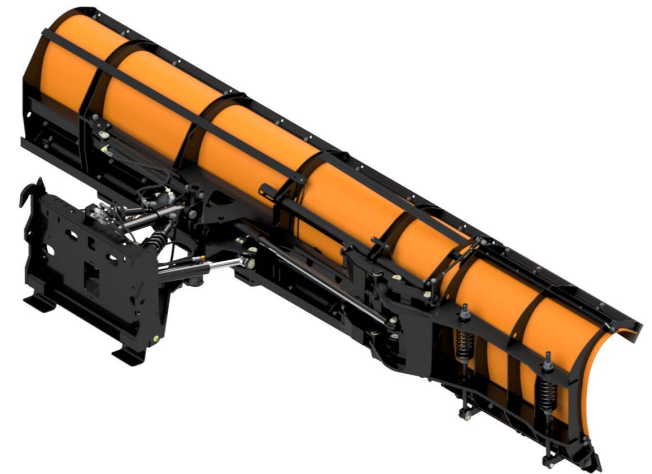

»» VCL Extendable Plow

The North American Leader in innovative snow & Ice control equipment.

Standard Features

1. **Power Ram Reversing** Polymer moldboard can discharge snow left or right side.
 2. **Trip Edge Design:** Torsion springs Allow the blade to trip when hitting immovable objects, protecting the road and the plow.
 3. **Reduce Vehicle Weight** by eliminating the need for a wing system.
 4. **Enhanced Curbside Visibility.** Wingless design eliminates passenger window obstructions and reduces damage to mirrors.
 5. **Parallel Lift Pushframe:** Levels moldboard to road surface and transport.
 6. **Angle in both directions with extension out:** Extension mates seamlessly with moldboard when deployed.
 7. **Use moldboard at any stage of deployment.**
 8. **Adapters available for 500T & 500HD hitches.**
 9. **More aggressive scraping** by increased plow weight.
 10. **Quick storage and Removal.**
 11. **Ease of usability, snow plow operation and training.**
 12. **Extension edge designed to float on uneven surfaces.**
- * Hydraulic power float is required.

Model	Clearing Path (bulldozer)	Clearing Path (33 deg. Angle)	Height	Moldboard Thickness	Approx. Weight
VCL 12-48EX	16'	13'4"	39.5"	0.3 Poly	3700 lbs

»» VCL Extendable Plow

The North American Leader in innovative snow & Ice control equipment.

Options

- Blades
- Curb Shoes
- Moldboard Shoes
- Marker Whips
- Quick Tack Swivel
- Rubber Deflector
- Safeway Quick Disconnects

Application

1. Ideal for in town or city use.
2. Versatility in tight spaces. Quickly extends and retracts.
3. Ideal for clearing roads with a bike lane.
4. Pairs well with unit equipped with a Tow Plow.

Clearing Path Comparison

VCL 3812PR & 144WHD

VCL 12-48EX

»» VCL Extendable Plow

The North American Leader in innovative snow & Ice control equipment.

VIKING GIVES

Plow with partially deployed extension

Extension fully deployed for seamless moldboard