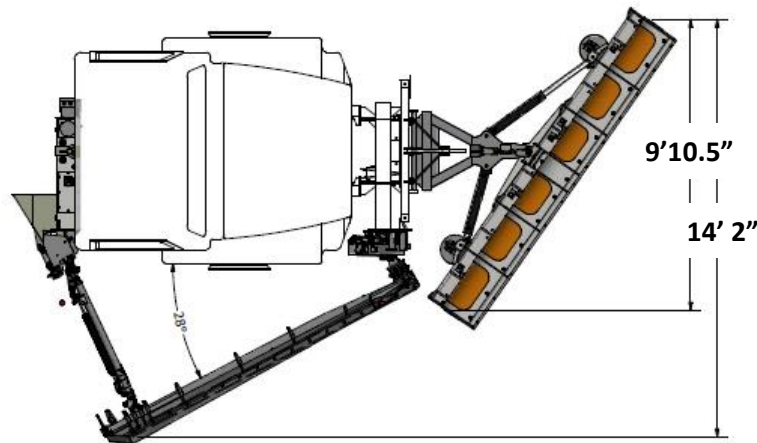

Clearing Path Comparison

VCL 3812PR & 144WHD