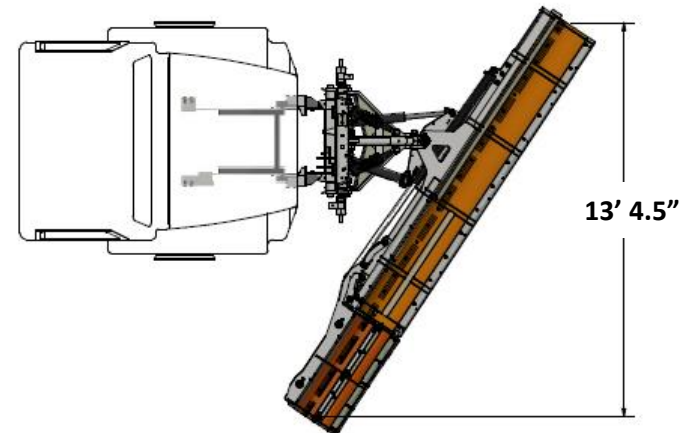

VCL 12-48EX