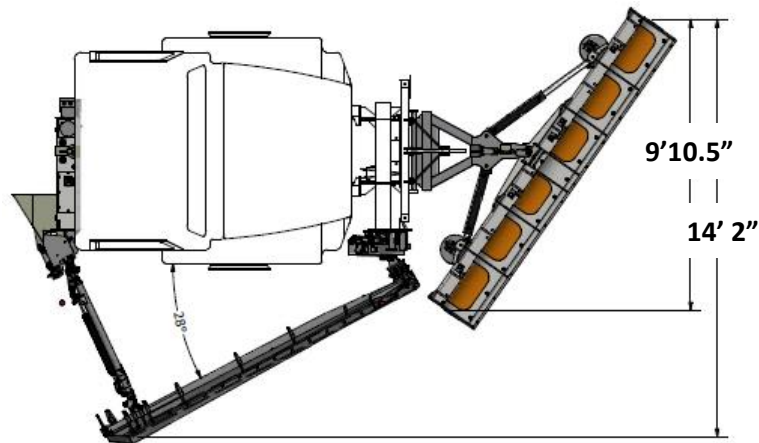

»» VCL Extendable Plow

The North American Leader in innovative snow & Ice control equipment.

Standard Features

1. **Power Ram Reversing** Polymer moldboard can discharge snow left or right side.
 2. **Trip Edge Design:** Torsion springs Allow the blade to trip when hitting immovable objects, protecting the road and the plow.
 3. **Reduce Vehicle Weight** by eliminating the need for a wing system.
 4. **Enhanced Curbside Visibility.** Wingless design eliminates passenger window obstructions and reduces damage to mirrors.
 5. **Parallel Lift Pushframe:** Levels moldboard to road surface and transport.
 6. **Angle in both directions with extension out:** Extension mates seamlessly with moldboard when deployed.
 7. **Use moldboard at any stage of deployment.**
 8. **Adapters available for 500T & 500HD hitches.**
 9. **More aggressive scraping** by increased plow weight.
 10. **Quick storage and Removal.**
 11. **Ease of usability, snow plow operation and training.**
 12. **Extension edge designed to float on uneven surfaces.**
- * Hydraulic power float is required.

Model	Clearing Path (bulldozer)	Clearing Path (33 deg. Angle)	Height	Moldboard Thickness	Approx. Weight
VCL 12-48EX	16'	13'4"	39.5"	0.3 Poly	3700 lbs

»» VCL Extendable Plow

The North American Leader in innovative snow & Ice control equipment.

Clearing Path Comparison

VCL 3812PR & 144WHD

VCL 12-48EX

»» VCL Extendable Plow

The North American Leader in innovative snow & Ice control equipment.

VIKING GIVES

Plow with partially deployed extension

Extension fully deployed for seamless moldboard