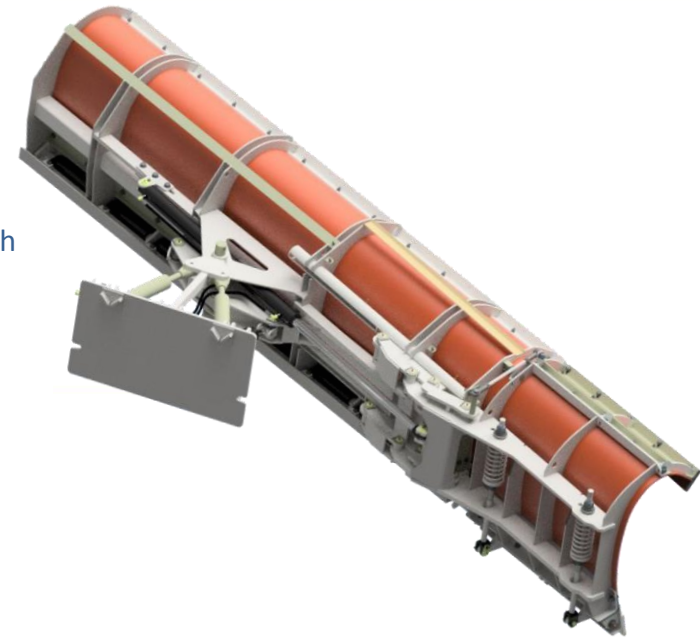

»» VCL Extendable Plow

The North American Leader in innovative snow & Ice control equipment.

Standard Features

1. **Power Ram Reversing** Polymer moldboard can discharge snow left or right side.
 2. **Trip Edge Design:** Torsion springs Allow the blade to trip when hitting immovable objects, protecting the road and the plow.
 3. **Reduce Vehicle Weight** by eliminating the need for a wing system.
 4. **Enhanced Curbside Visibility.** Wingless design eliminates passenger window obstructions and reduces damage to mirrors.
 5. **Parallel Lift Pushframe:** Levels moldboard to road surface and transport.
 6. **Angle in both directions with extension out:** Extension mates seamlessly with moldboard when deployed.
 7. **Use moldboard at any stage of deployment.**
 8. **Adapters available for 500T & 500HD hitches.**
 9. **More aggressive scraping** by increased plow weight.
 10. **Quick storage and Removal.**
 11. **Ease of usability, snow plow operation and training.**
 12. **Extension edge designed to float on uneven surfaces.**
- * Hydraulic power float is required.

Model	Clearing Path (bulldozer)	Clearing Path (33 deg. Angle)	Height	Moldboard Thickness	Approx. Weight
VCL 12-48EX	16'	13'4"	39.5"	0.3 Poly	3700 lbs

»» VCL Extendable Plow

The North American Leader in innovative snow & Ice control equipment.

Options

- Blades
- Curb Shoes
- Moldboard Shoes
- Marker Whips
- Quick Tack Swivel
- Rubber Deflector
- Safeway Quick Disconnects

Application

1. Ideal for in town or city use.
2. Versatility in tight spaces. Quickly extends and retracts.
3. Ideal for clearing roads with a bike lane.
4. Pairs well with unit equipped with a Tow Plow.

Clearing Path Comparison

VCL 3812PR & 144WHD

VCL 12-48EX

»» VCL Extendable Plow

The North American Leader in innovative snow & Ice control equipment.

VIKING GIVES

Plow with partially deployed extension

Extension fully deployed for seamless moldboard